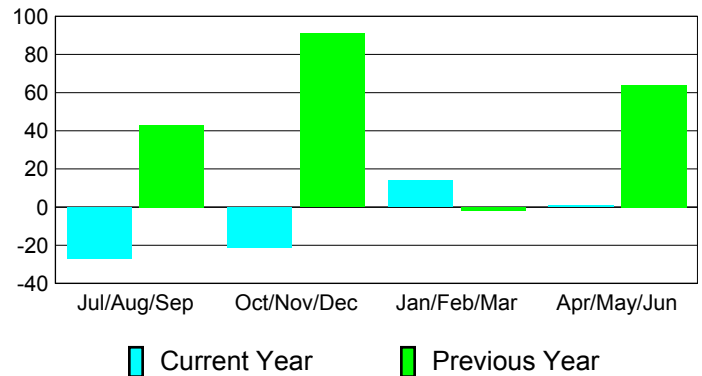

Gender Comparison 2010-2011

Jul/Aug/Sep

Oct/Nov/Dec

Jan/Feb/Mar

Apr/May/June

Male

Female