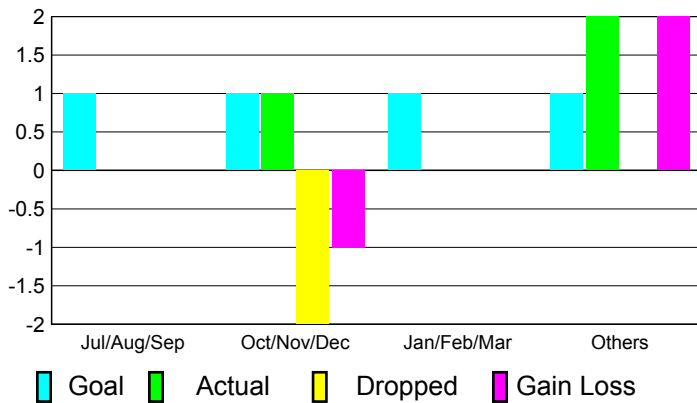

## CLUBS

**Club Results**  
2010-2011

**Clubs**  
2009-2010

Month	New Club Goal	Actual New Clubs	Actual Dropped Clubs	Gain/Loss of Clubs	Gain/Loss of Clubs
Jul/Aug/Sep	1	0	0	0	0
Oct/Nov/Dec	1	1	-2	-1	3
Jan/Feb/Mar	1	0	0	0	0
Apr/May/June	1	2	0	2	3
<b>Totals</b>	<b>4</b>	<b>3</b>	<b>-2</b>	<b>1</b>	<b>6</b>

### Club Results 2010-2011

Goal, New, Dropped, Gain/Loss

### Comparison of Club Gain/Loss

Current Year Compared to the Previous Year