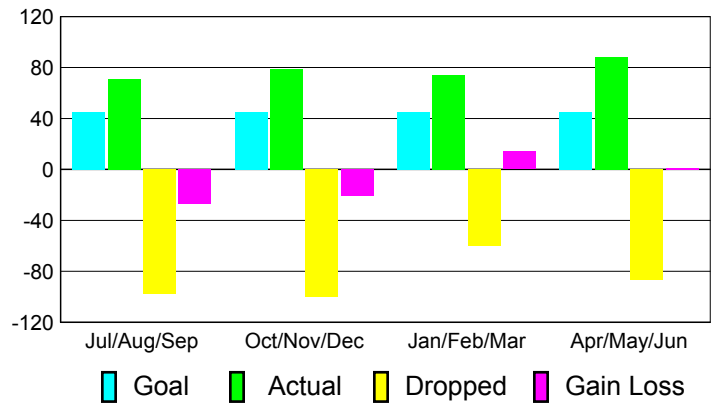

### YTD Status Quo Clubs 2010-2011

Status Quo Clubs Compared to Status Quo Members

## MEMBERSHIP

**Membership Results**  
2010-2011

**Membership**  
2009-2010

Month	Net Memb Goal	Actual New Memb	Actual Dropped Memb	Gain/Loss of Memb	Gain/Loss of Memb
Jul/Aug/Sep	45	71	-98	-27	43
Oct/Nov/Dec	45	79	-100	-21	91
Jan/Feb/Mar	45	74	-60	14	-2
Apr/May/June	45	88	-87	1	64
<b>Totals</b>	<b>180</b>	<b>312</b>	<b>-345</b>	<b>-33</b>	<b>196</b>

### Membership Results 2010-2011

Goal, New, Dropped, Gain/Loss

### Comparison of Membership Gain/Loss

Current Year Compared to the Previous Year